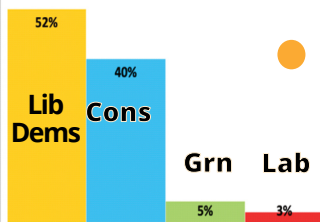

The Lib Dems are the only party close to the Conservatives here.

Labour are in fourth place - they have never had an MP here.

Only a Lib Dem vote can beat the Conservatives in our area.

Labour are in fourth place here

Find out more : sussexwealdlibdems.uk